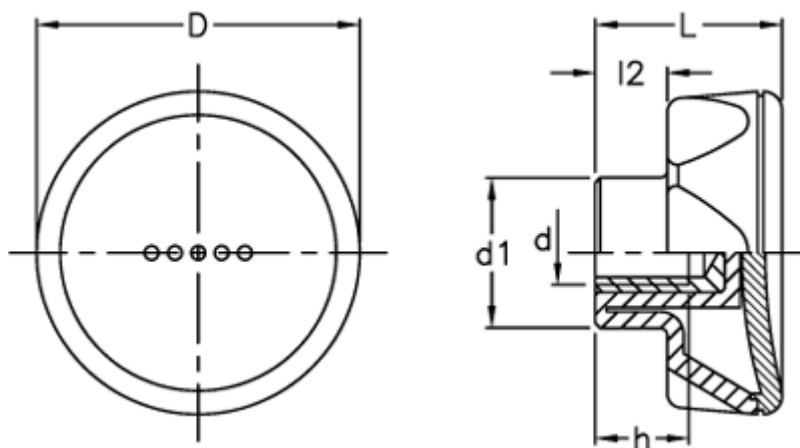

# Data Sheet

Article number: 23052216313  
Description: E+G Lobe knob  
ELK.70-B M10-C3 grey centre cap

## Measures

D	= 70
d1	= 32.5
d 6H	= M10
h	= 18
L	= 35
l2	= 13